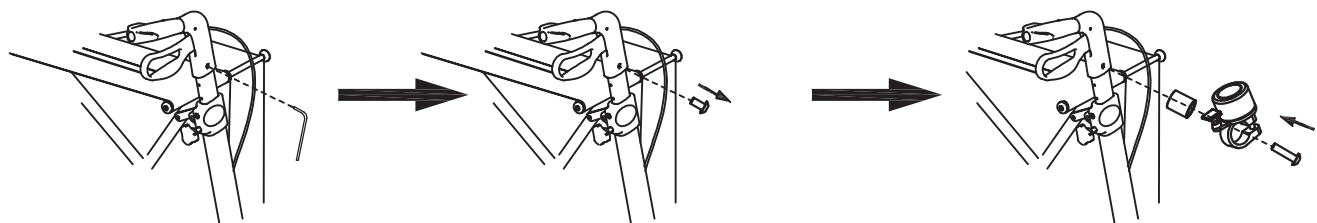

Montageanleitung Klingel:

Assembly Bell on Rollator:

EAN no. : 4058789009222

Art no. : ACR01007SJ

Montageanleitung Klingel:

Assembly Bell on Rollator:

EAN no. : 4058789009222

Art no. : ACR01007SJ